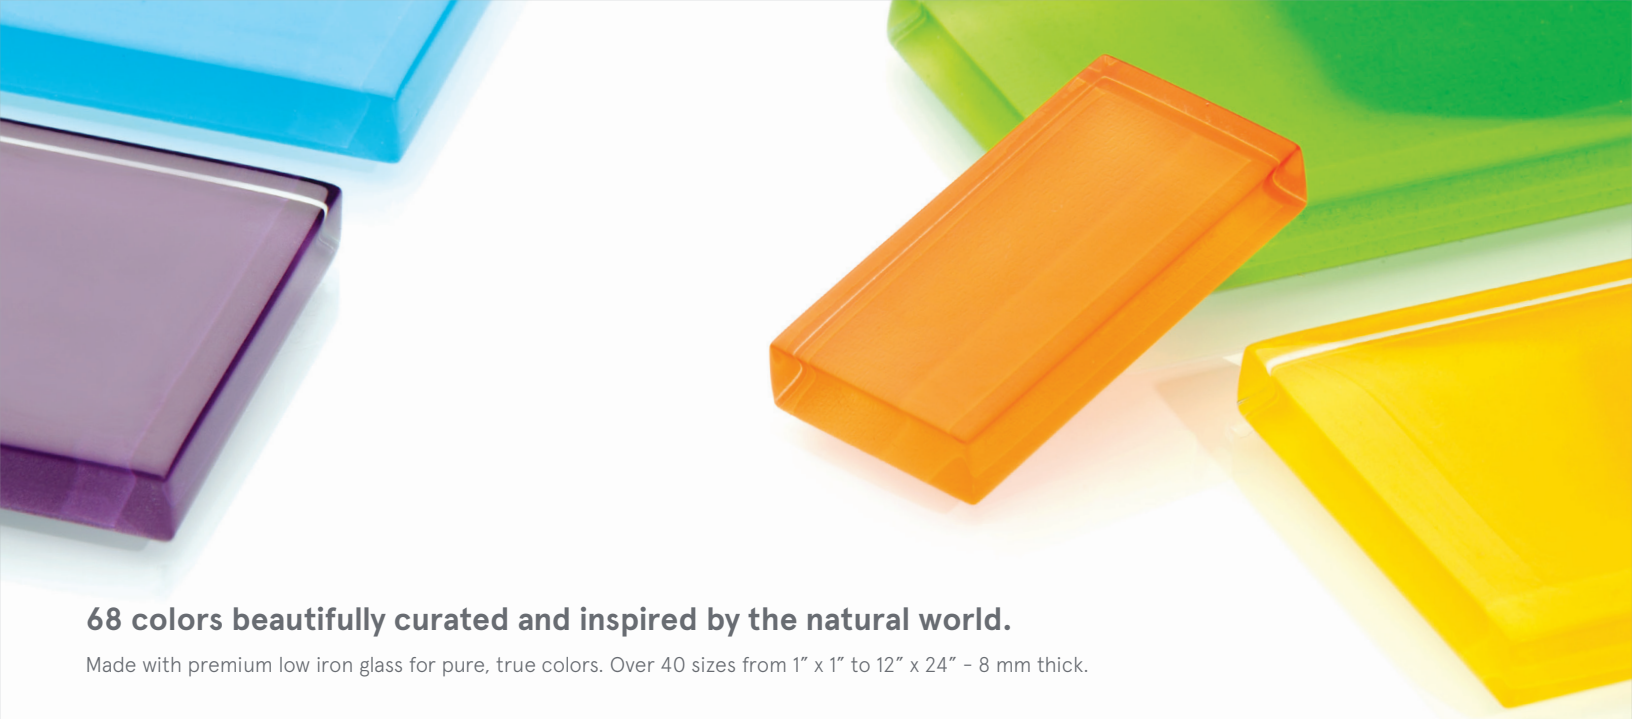

# GLASSTINTS

THE ORIGINAL  
MODERN  
GLASS TILE

**interstyle**

## 68 colors beautifully curated and inspired by the natural world.

Made with premium low iron glass for pure, true colors. Over 40 sizes from 1" x 1" to 12" x 24" - 8 mm thick.

powdered ginger	tropical white	alice blue	infinity	citric yellow	crabapple	salmon roe
creamy vanilla	weathered white	out of the blue	faint aqua	cat eyes green	firebrick	pink pearl
curry sauce	raw fiber	cyan	aztec turquoise	bright green	carmine red	shrimp shell
fawn	khaki	glacial lake	grotto blue	early spring	brandy	pink lady
wet sand	wet clay	light cobalt	lagoon green	cucumber	iron oxide	solferino
nutshell	rockface	gem blue	aqua beryl	heathered green	tango red	wild iris
burnt umber	power grey	inkwell	oasis	willow green	orange mineral	royal purple
mahogany brown	stormy blue	woad blue	oriental jade	greenstone	orpiment yellow	maroon
balsamic vinegar	chinchilla	rhapsody in blue	deep ocean	gamblers green	yolk	Don't see it? We'll make it.
permanent black	island fog	deep ultramarine	shady green	classic flannel	yellow green	

All the colors are available in Glossy or Matte finishes and with textures Windy, Dune, Whitecap, Boardwalk, Sandstone.